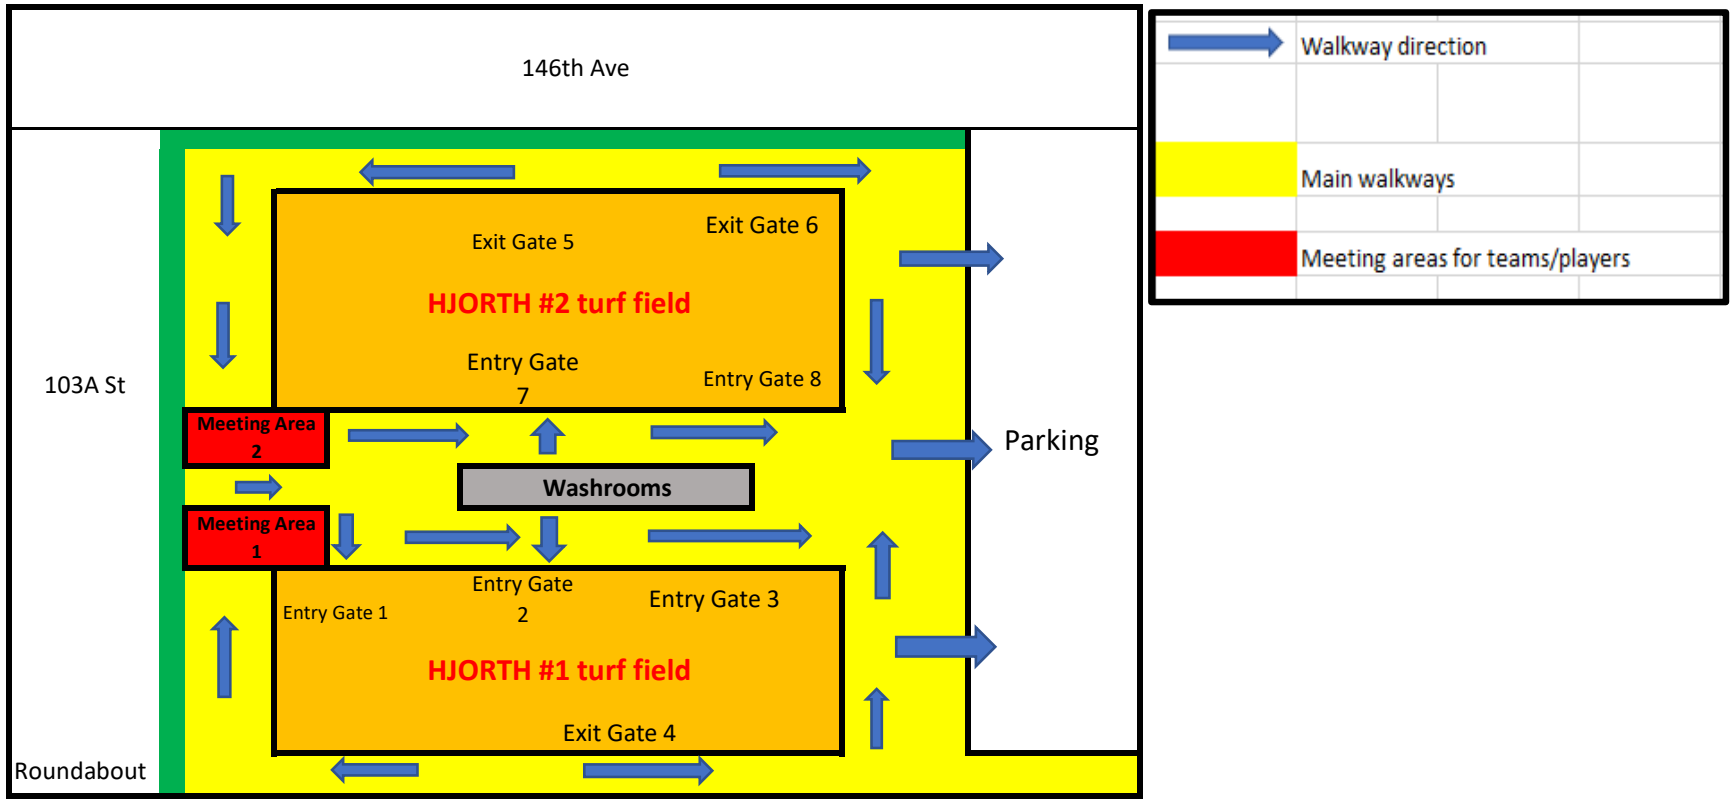

Cloverdale Athletic Park - Return to Play

Hjorth Road Field - Return to Play

Don Christian Field - Return to Play

AJ McLellan Field - Return to Play

Adams Road Field - Return to Play

	Walkway direction
	Main walkways
	Meeting areas for teams/players

Clayton Park Field - Return to Play

	Walkway direction		
	Main walkways		
	Meeting areas for teams/players		

Hazelgrove Field - Return to Play

	Walkway direction		
	Main walkways		
	Meeting areas for teams/players		

FROST ROAD PARK

Sullivan Heights

	Walkway direction		
	Main walkways		
	Meeting areas for teams/players		