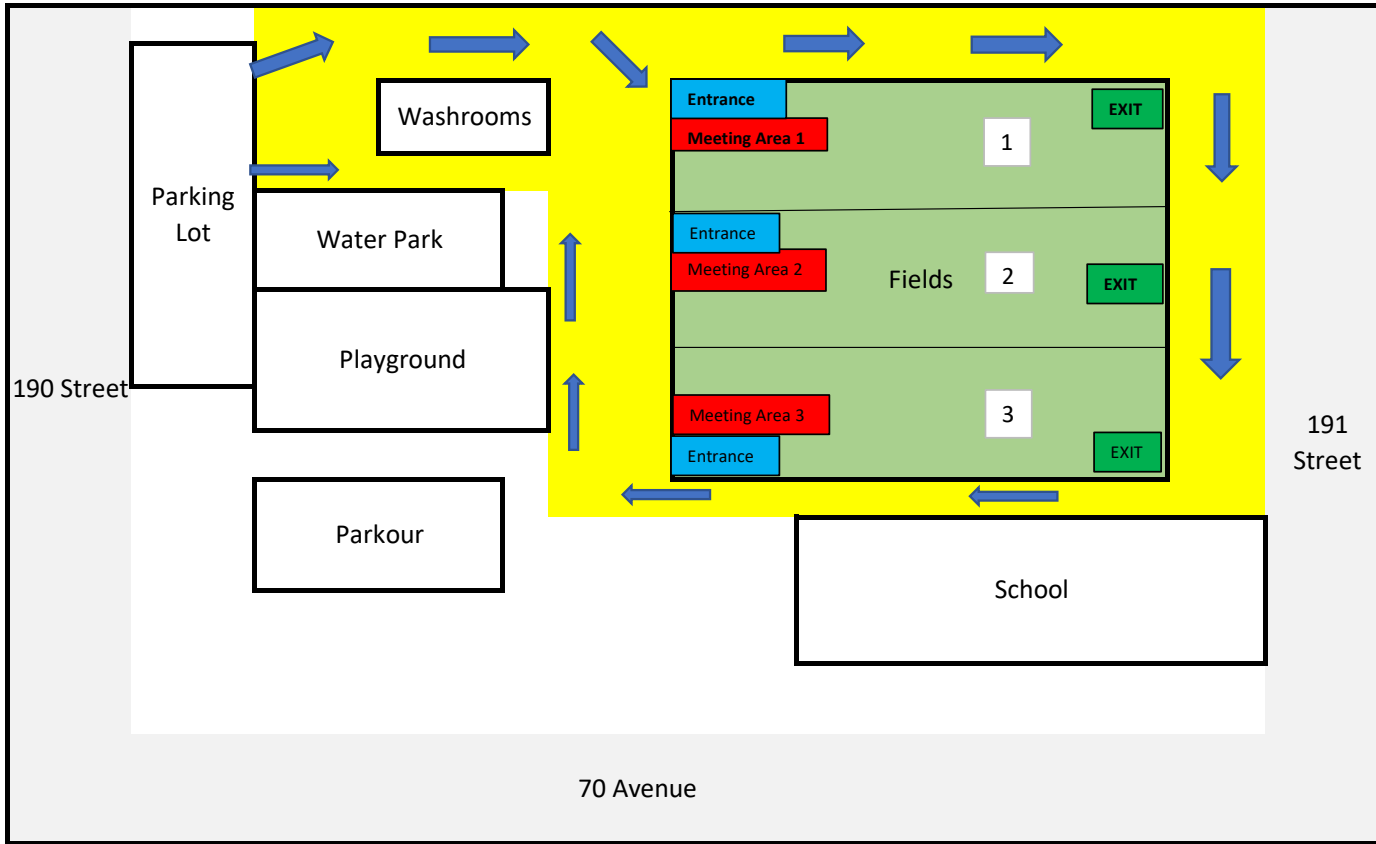

Cloverdale Athletic Park - Return to Play

Hjorth Road Field - Return to Play

Don Christian Field - Return to Play

AJ McLellan Field - Return to Play

Adams Road Field - Return to Play

	Walkway direction
	Main walkways
	Meeting areas for teams/players

Clayton Park Field - Return to Play

	Walkway direction		
	Main walkways		
	Meeting areas for teams/players		

Hazelgrove Field - Return to Play

	Walkway direction		
	Main walkways		
	Meeting areas for teams/players		

FROST ROAD PARK

Sullivan Heights

	Walkway direction		
	Main walkways		
	Meeting areas for teams/players		