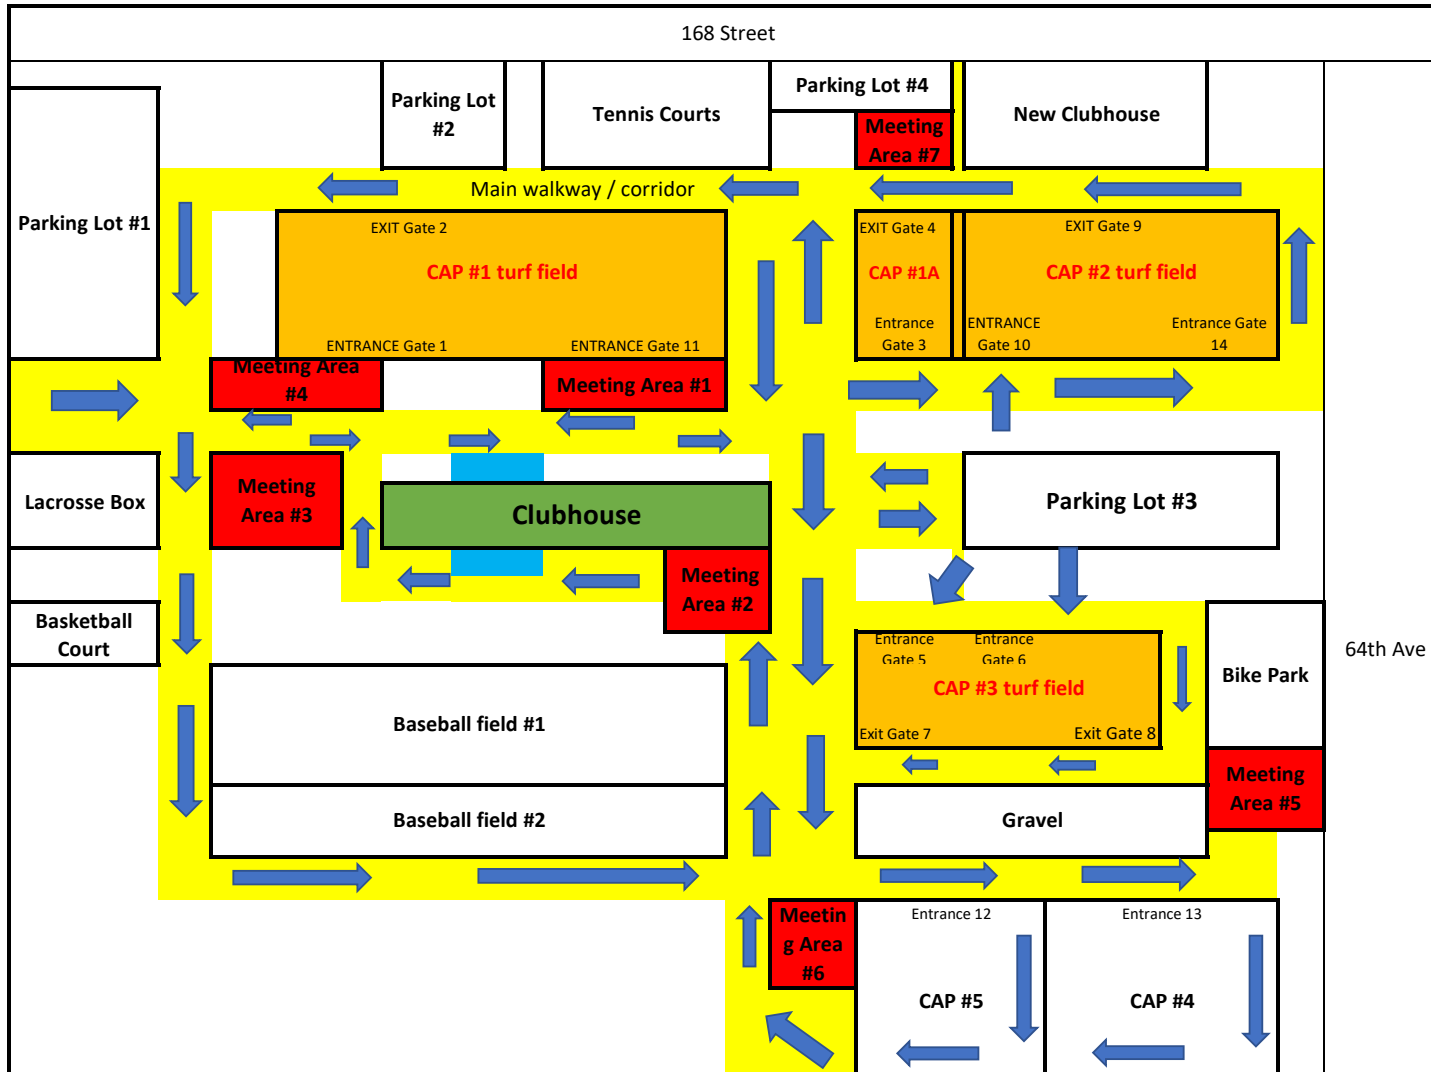

Cloverdale Athletic Park - Return to Play

Hjorth Road Field - Return to Play

Don Christian Field - Return to Play

AJ McLellan Field - Return to Play

Adams Road Field - Return to Play

	Walkway direction
	Main walkways
	Meeting areas for teams/players

Clayton Park Field - Return to Play

	Walkway direction		
	Main walkways		
	Meeting areas for teams/players		

Hazelgrove Field - Return to Play

	Walkway direction		
	Main walkways		
	Meeting areas for teams/players		

FROST ROAD PARK

Sullivan Heights

	Walkway direction		
	Main walkways		
	Meeting areas for teams/players		