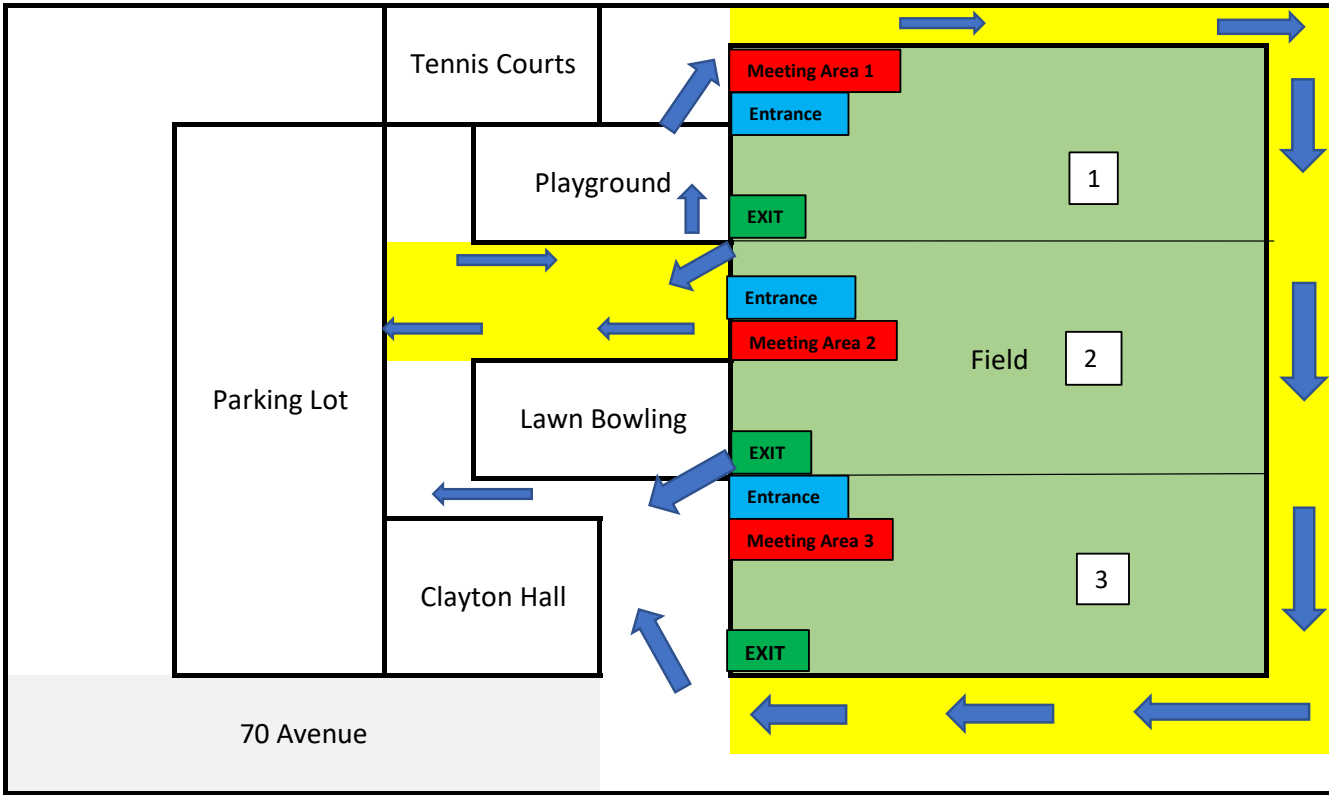

Cloverdale Athletic Park - Return to Play

Hjorth Road Field - Return to Play

Don Christian Field - Return to Play

AJ McLellan Field - Return to Play

Adams Road Field - Return to Play

	Walkway direction
	Main walkways
	Meeting areas for teams/players

Clayton Park Field - Return to Play

	Walkway direction		
	Main walkways		
	Meeting areas for teams/players		

Hazelgrove Field - Return to Play

	Walkway direction		
	Main walkways		
	Meeting areas for teams/players		

FROST ROAD PARK

Sullivan Heights

	Walkway direction		
	Main walkways		
	Meeting areas for teams/players		