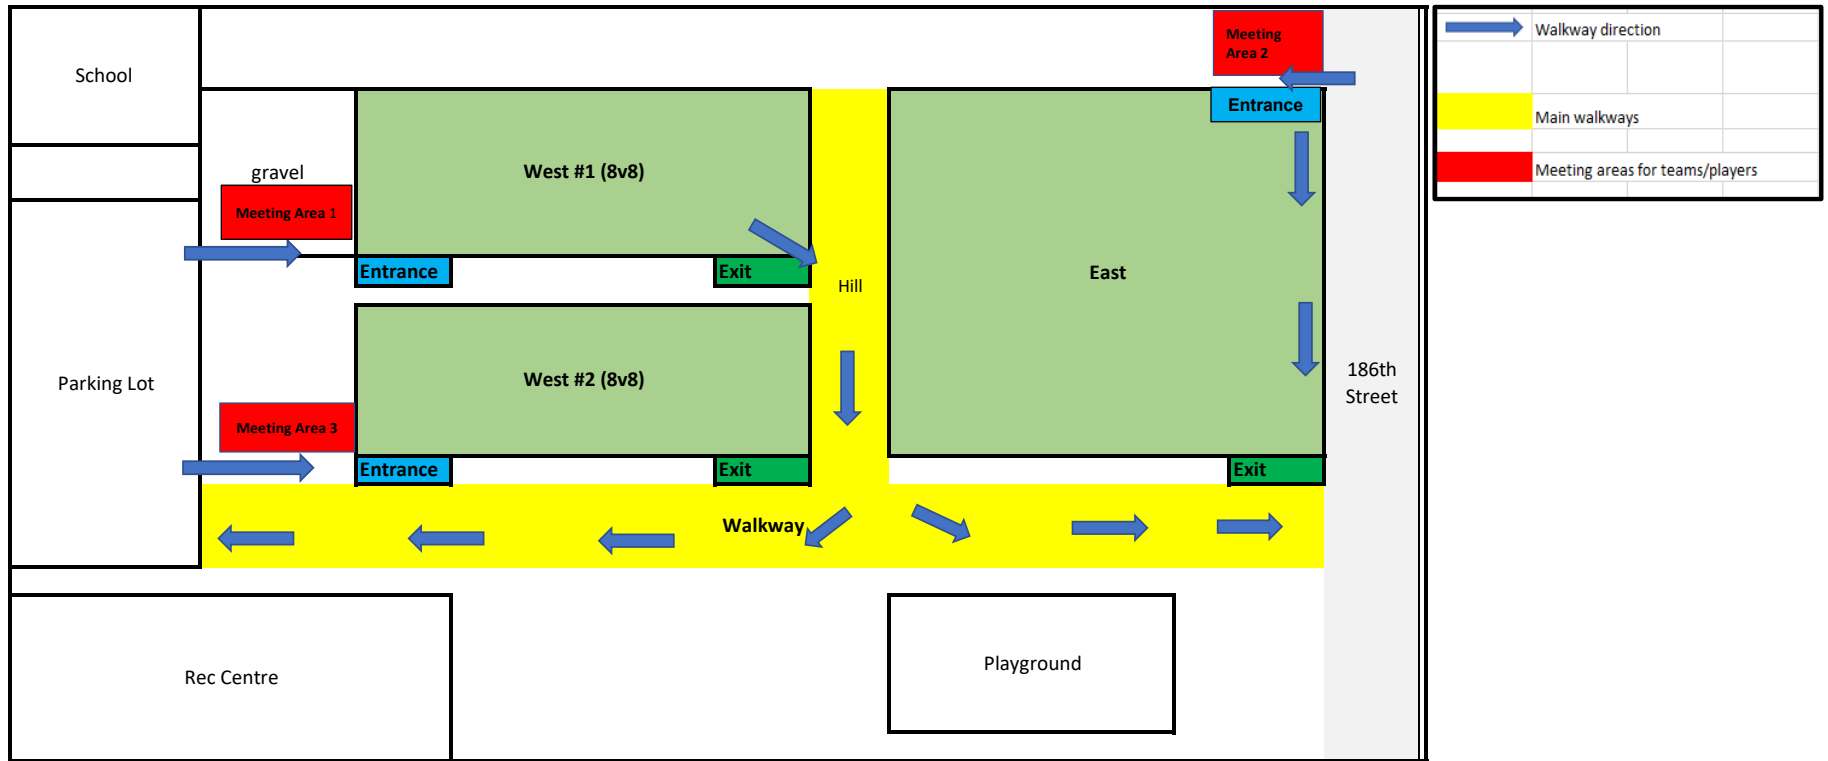

Cloverdale Athletic Park - Return to Play

Hjorth Road Field - Return to Play

Don Christian Field - Return to Play

AJ McLellan Field - Return to Play

Adams Road Field - Return to Play

	Walkway direction
	Main walkways
	Meeting areas for teams/players

Clayton Park Field - Return to Play

	Walkway direction		
	Main walkways		
	Meeting areas for teams/players		

Hazelgrove Field - Return to Play

	Walkway direction		
	Main walkways		
	Meeting areas for teams/players		

FROST ROAD PARK

Sullivan Heights

	Walkway direction		
	Main walkways		
	Meeting areas for teams/players		