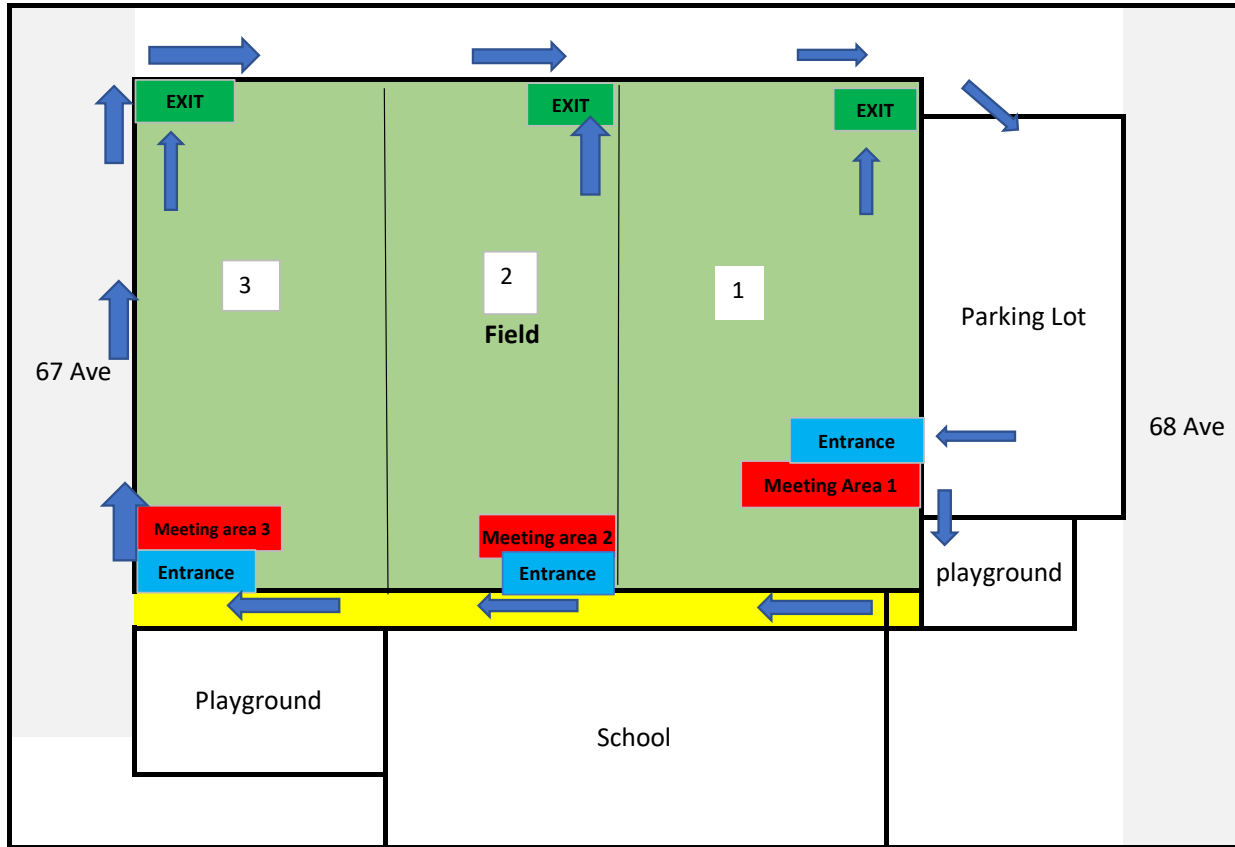

Cloverdale Athletic Park - Return to Play

Hjorth Road Field - Return to Play

Don Christian Field - Return to Play

AJ McLellan Field - Return to Play

Adams Road Field - Return to Play

	Walkway direction
	Main walkways
	Meeting areas for teams/players

Clayton Park Field - Return to Play

	Walkway direction		
	Main walkways		
	Meeting areas for teams/players		

Hazelgrove Field - Return to Play

	Walkway direction		
	Main walkways		
	Meeting areas for teams/players		

FROST ROAD PARK

Sullivan Heights

	Walkway direction		
	Main walkways		
	Meeting areas for teams/players		