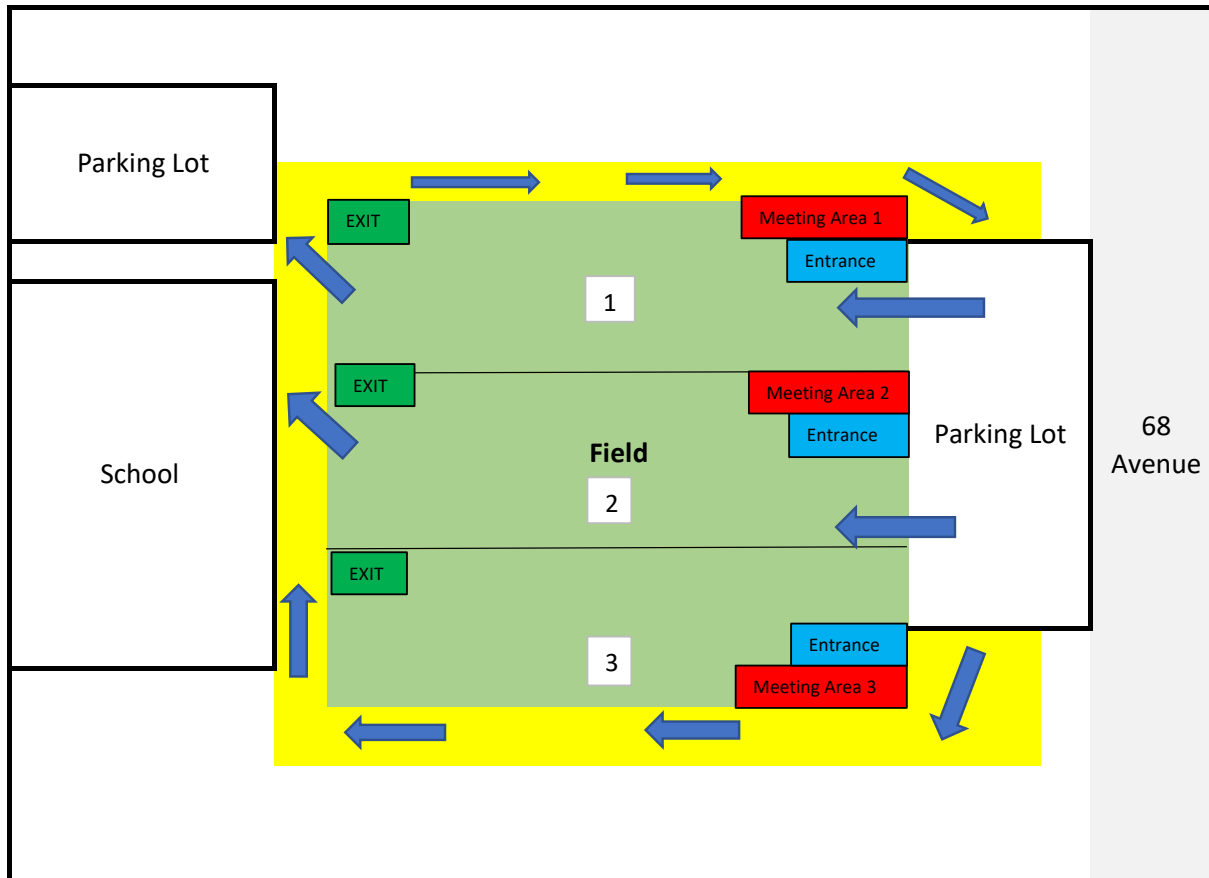

Cloverdale Athletic Park - Return to Play

Hjorth Road Field - Return to Play

Don Christian Field - Return to Play

AJ McLellan Field - Return to Play

Adams Road Field - Return to Play

	Walkway direction
	Main walkways
	Meeting areas for teams/players

Clayton Park Field - Return to Play

	Walkway direction		
	Main walkways		
	Meeting areas for teams/players		

Hazelgrove Field - Return to Play

	Walkway direction		
	Main walkways		
	Meeting areas for teams/players		

FROST ROAD PARK

Sullivan Heights

	Walkway direction		
	Main walkways		
	Meeting areas for teams/players		