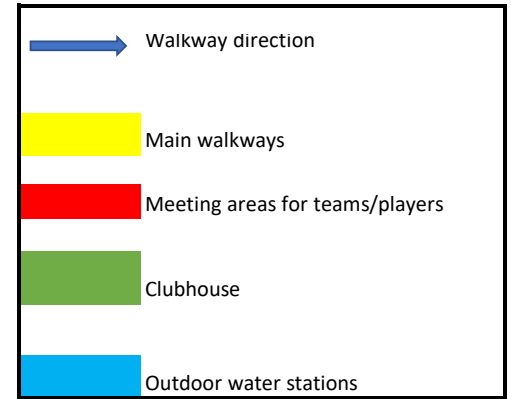

Cloverdale Athletic Park - Return to Play

Hjorth Road Field - Return to Play

Don Christian Field - Return to Play

AJ McLellan Field - Return to Play

Adams Road Field - Return to Play

	Walkway direction
	Main walkways
	Meeting areas for teams/players

Clayton Park Field - Return to Play

	Walkway direction		
	Main walkways		
	Meeting areas for teams/players		

Hazelgrove Field - Return to Play

	Walkway direction		
	Main walkways		
	Meeting areas for teams/players		

FROST ROAD PARK

Sullivan Heights

	Walkway direction		
	Main walkways		
	Meeting areas for teams/players		